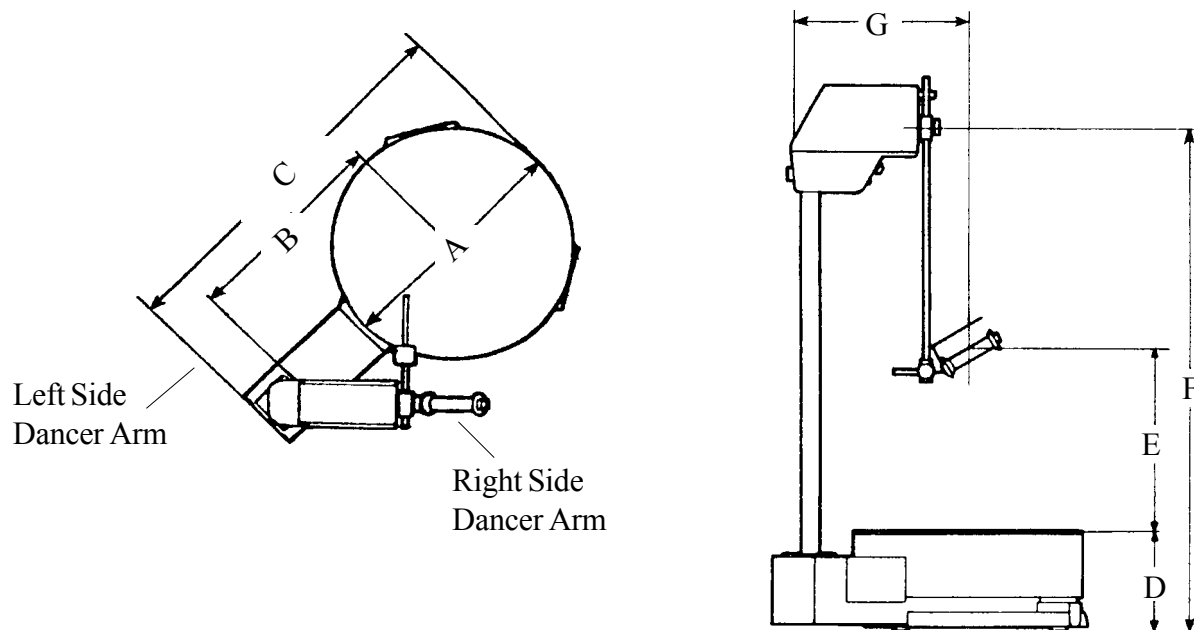

## Pallet Decoiler R & RW Series R-500, R-1200, R-2000, R-3000, & R-4000 Series

Model	A	B	C	D	E	F	G	Shipping Weight
R-500	30", 36", 42"	30"	55"	12"	15"	58"	20"	451 Lbs.
R-1200	42"	30"	55"	12"	15"	58"	20"	451 Lbs.
R-2000	42"	30"	55"	12"	15"	58"	20"	451 Lbs.
R-3000	42"	30"	55"	12"	15"	58"	20"	451 Lbs.
R-4000	42"	30"	55"	12"	15"	58"	20"	451 Lbs.

R & RW have the same dimensions